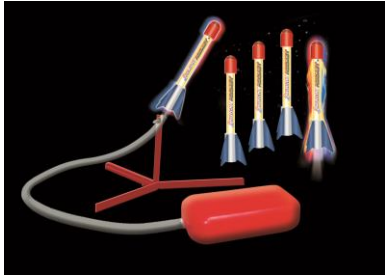

POWERED BY POPCORN, POWERED BY YOU!

Powered by Popcorn, Powered by You!

Popcorn is coming and Council Kernel Adrienne Rubin is Popping with excitement about this year's sale! Popcorn enables your unit to do the things you want without having to do numerous fund raisers. By selling popcorn in the fall, it can support the entire year of scouting for your unit. Not only does it help raise funds for your unit but there are plenty of rewards for your scouts as well. Dens and patrols can earn prizes, gift cards, scholarship money, and for all scouts who sell \$600 or more, they can get their very own Sky Rockets set which consists of a foot launcher, 2 light-up night rockets, and 3 daytime rockets!